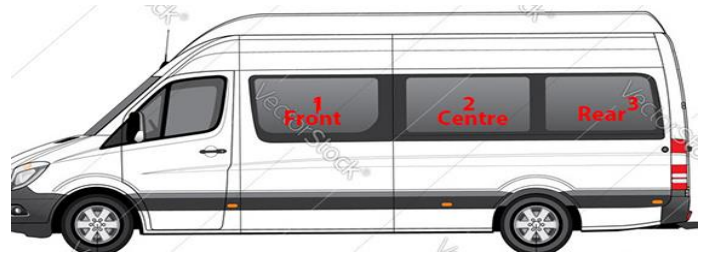

MERCEDES SPRINTER

VOLKSWAGEN CRAFTER

LWB / XLWB 2006-2017

PRIVACY GLASS (82%) OEM LIGHT GREEN GLASS

Code	Product	Size Approx (mm)	PRICE (£)
BARN DOORS			
MS06-LB P	Merc Sprinter 2006-2017 Barn Door L/H Privacy	795 x 820	£70.00
MS06-RB P	Merc Sprinter 2006-2017 Barn Door R/H Privacy	795 x 820	£70.00
MS06-LB G	Merc Sprinter 2006-2017 Barn Door L/H Green	795 x 820	£55.00
MS06-RB G	Merc Sprinter 2006-2017 Barn Door R/H Green	795 x 820	£55.00
(All Wheelbase)			
LWB / XLWB REAR PANEL HALF SLIDING WINDOWS (3rd PANEL)			
MS06-L3L-HS P	Merc Sprinter 2006-2017 Half Slider Rear LWB L/H Privacy	1285 x 665	£180.00
MS06-R3L-HS P	Merc Sprinter 2006-2017 Half Slider Rear LWB R/H Privacy	1285 x 665	£180.00
LWB / XLWB REAR PANEL TOP SLIDING WINDOWS (3rd PANEL)			
MS06-L3L-TS P	Merc Sprinter 2006-2017 Top Slider Rear LWB L/H Privacy	1285 x 665	£178.00
MS06-R3L-TS P	Merc Sprinter 2006-2017 Top Slider Rear LWB R/H Privacy	1285 x 665	£178.00
MS06-L3L-TS G	Merc Sprinter 2006-2017 Rear Top Slider LWB L/H Green	1248 x 768	£169.00
MS06-R3L-TS G	Merc Sprinter 2006-2017 Rear Top Slider LWB R/H Green	1248 x 768	£169.00
LWB / XLWB REAR FIXED GLASS (3rd PANEL)			
MS06-L3L P	Merc Sprinter 2006-2017 Rear Glass LWB L/H Privacy	1285 x 665	£82.00
MS06-R3L P	Merc Sprinter 2006-2017 Rear Glass LWB R/H Privacy	1285 x 665	£82.00
MS06-R3L G	Merc Sprinter 2006-2017 Rear Glass LWB R/H Green	1248 x 768	£63.00
MS06-L3L G	Merc Sprinter 2006-2017 Rear Glass LWB with L/H Side Door Green	1248 x 768	£63.00
LWB / XLWB CENTRE FIXED GLASS (2ND PANEL) WITH L/H SIDE LOAD DOOR			
MS06-LS2L P	Merc Sprinter 2006-2017 L/XLWB Centre Panel with L/H SLD Privacy	1416 x 706	£90.30
MS06-R2L P	Merc Sprinter 2006-2017 L/XLWB Centre Panel R/H Privacy	1422 x 769	£90.30
MS06-LS2L G	Merc Sprinter 2006-2017 Centre Glass LWB With L/H Side Load Door	1417 x 705	£75.00
MS06-R2L G	Merc Sprinter 2006-2017 Centre Glass LWB R/H Green	1417 x 768	£75.00
FOR VEHICLES WITH L/H DRIVE & R/H SIDELOAD DOORS PLEASE CALL			
FRONT PANEL TOP SLIDING WINDOWS			
MS06-R1-TS P	Merc Sprinter 2006-2017 Front Top Slider R/H Privacy	1402 x 773	£185.85
MS06-L1-TS P	Merc Sprinter 2006-2017 Front Top Slider L/H SideDoor Privacy	1402 x 773	£185.85
MS06-L1-TS G	Merc Sprinter 2006-2017 Front Top Slider L/H Green	1403 x 776	£175.00
MS06-R1-TS G	Merc Sprinter 2006-2017 Front Top Slider R/H Green	1403 x 776	£175.00
FRONT PANEL HALF SLIDING			
MS06-L1-HS P	Merc Sprinter 2006-2017 Half Slider L/H Side Load Door Privacy	1402 x 773	£184.00
MS06-R1-HS P	Merc Sprinter 2006-2017 Half Slider R/H Privacy	1402 x 773	£184.00
FRONT PANEL HALF SLIDING FLUSH FIT			
MS06-R1-HS-Y P	Merc Sprinter 2006-2017 Half Slider- Flush Fit R/H Privacy	1402 x 773	£255.00
MS06-L1-HS-Y P	Merc Sprinter 2006-2017 Half Slider - Flush Fit L/H Side Load Door Privacy	1402 x 773	£255.00
MS06-R1-HS-Y G	Merc Sprinter 2006-2017 Half Slider- Flush Fit R/H Green	1403 x 776	£250.00
MS06-L1-HS-Y G	Merc Sprinter 2006-2017 Half Slider - Flush Fit L/H Side Load Door	1403 x 776	£250.00