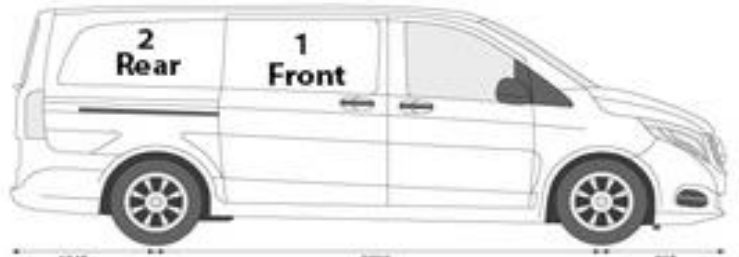

# MERCEDES VITO

**LWB  
(2003-2015)**

**PRIVACY GLASS (80%)  
OEM LIGHT GREEN GLASS**

Code	Product	Size Approx (mm)	PRICE (£)
<b>TAILGATES</b>			
MV03-TB P	Mercedes Vito Mk2 (03-15) - Tailgate Privacy (Non-Heated )	Shaped	£91.00
MV03-TB G	Mercedes Vito Mk2 (03-15) - Tailgate Green	Shaped	£79.00
MV03-TB-W G	Mercedes Vito Mk2 (03-15) - Tailgate Green (Heated)	Shaped	£82.00
<b>BARN DOORS</b>			
MV03-LB P	Mercedes Vito Mk2 (03-15) - Barn Door L/H Privacy		£58.00
MV03-RB P	Mercedes Vito Mk2 (03-15) - Barn Door R/H Privacy		£58.00
MV03-LB G	Mercedes Vito Mk2 (03-15) - Barn Door L/H Green		£50.00
MV03-RB G	Mercedes Vito Mk2 (03-15) - Barn Door R/H Green		£50.00
<b>LWB REAR GLASS</b>			
MV03-L2M P	Mercedes Vito Mk2 (03-15) - LWB Rear Glass L/H Privacy	1116 x 517	£66.00
MV03-R2M P	Mercedes Vito Mk2 (03-15) - LWB Rear Glass R/H Privacy	1116 x 517	£66.00
MV03-L2M G	Mercedes Vito Mk2 (03-15) - LWB Rear Glass L/H Green	1176 x 518	£59.00
MV03-R2M G	Mercedes Vito Mk2 (03-15) - LWB Rear Glass R/H Green	1176 x 518	£59.00
<b>FRONT PANEL HALF SLIDING</b>			
MV03-L1-HS P	Mercedes Vito Mk2 (03-15) - Half Slider L/H Privacy	1110 x 564	£163.00
MV03-R1-HS P	Mercedes Vito Mk2 (03-15) - Half Slider R/H Privacy	1110 x 564	£163.00
MV03-L1-HS G	Mercedes Vito Mk2 (03-15) - Half Slider L/H Green	1110 x 564	£152.00
MV03-R1-HS G	Mercedes Vito Mk2 (03-15) - Half Slider R/H Green	1110 x 564	£152.00
<b>FRONT PANEL FIXED GLASS</b>			
MVNSAMF P	Mercedes Vito Mk2 (03-15) - Side Door Glass L/H Privacy	1110 x 564	£68.50
MVOSAMF P	Mercedes Vito Mk2 (03-15) - Side Door Glass R/H Privacy	1110 x 564	£68.50
MVNSAMF G	Mercedes Vito Mk2 (03-15) - Side Door Glass L/H Green	1110 x 564	£55.00
MVOSAMF G	Mercedes Vito Mk2 (03-15) - Side Door Glass R/H Green	1110 x 564	£55.00

**Bonding Kits & Knock on Edge Trim Available on Window Fitting Page**

All Prices + Carriage (From £14.00) + VAT

**Discounts Available**