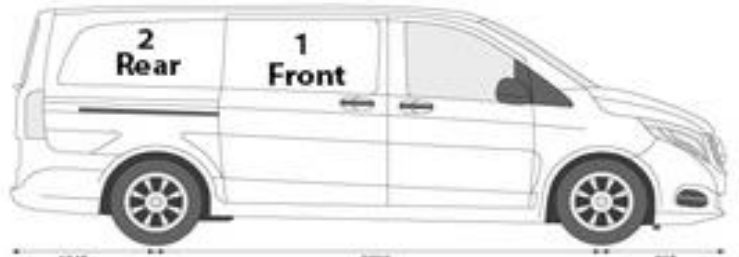

MERCEDES VITO

SWB COMPACT (2003-2015)

PRIVACY GLASS (80%) OEM LIGHT GREEN GLASS

Code	Product	Size Approx (mm)	PRICE (£)
TAILGATES			
MV03-TB P	Mercedes Vito Mk2 (03-15) - Tailgate Privacy (Non-Heated)	Shaped	£91.00
MV03-TB G	Mercedes Vito Mk2 (03-15) - Tailgate Green	Shaped	£79.00
MV03-TB-W G	Mercedes Vito Mk2 (03-15) - Tailgate Green (Heated)	Shaped	£82.00
BARN DOORS			
MV03-LB P	Mercedes Vito Mk2 (03-15) - Barn Door L/H Privacy		£58.00
MV03-RB P	Mercedes Vito Mk2 (03-15) - Barn Door R/H Privacy		£58.00
MV03-LB G	Mercedes Vito Mk2 (03-15) - Barn Door L/H Green		£50.00
MV03-RB G	Mercedes Vito Mk2 (03-15) - Barn Door R/H Green		£50.00
SWB REAR GLASS			
MV03-L2S P	Mercedes Vito Mk2 (03-15)- SWB Rear Glass L/H Privacy	927 x 523	£53.00
MV03-R2S P	Mercedes Vito Mk2 (03-15) - SWB Rear Glass R/H Privacy	927 x 523	£53.00
MV03-L2S G	Mercedes Vito Mk2 (03-15) - SWB Rear Glass L/H Green	927 x 523	£50.00
MV03-R2S G	Mercedes Vito Mk2 (03-15) - SWB Rear Glass R/H Green	927 x 523	£50.00
FRONT PANEL HALF SLIDING			
MV03-L1-HS P	Mercedes Vito Mk2 (03-15) - Half Slider L/H Privacy	1110 x 564	£163.00
MV03-R1-HS P	Mercedes Vito Mk2 (03-15) - Half Slider R/H Privacy	1110 x 564	£163.00
MV03-L1-HS G	Mercedes Vito Mk2 (03-15) - Half Slider L/H Green	1110 x 564	£152.00
MV03-R1-HS G	Mercedes Vito Mk2 (03-15) - Half Slider R/H Green	1110 x 564	£152.00
FRONT PANEL FIXED GLASS			
MVNSAMF P	Mercedes Vito Mk2 (03-15) - Side Door Glass L/H Privacy	1110 x 564	£68.50
MVOSAMF P	Mercedes Vito Mk2 (03-15) - Side Door Glass R/H Privacy	1110 x 564	£68.50
MVNSAMF G	Mercedes Vito Mk2 (03-15) - Side Door Glass L/H Green	1110 x 564	£55.00
MVOSAMF G	Mercedes Vito Mk2 (03-15) - Side Door Glass R/H Green	1110 x 564	£55.00

Bonding Kits & Knock on Edge Trim Available on Window Fitting Page

All Prices + Carriage (From £14.00) + VAT

Discounts Available