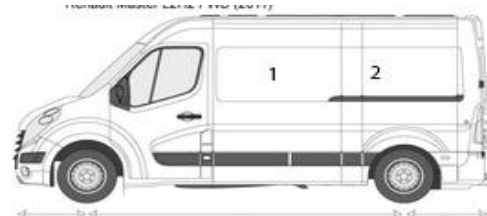

**NISSAN NV400  
RENAULT MASTER  
VAUXHALL MOVANO  
LI SWB 2010>**

**80% PRIVACY DYED GLASS**

**OEM LIGHT GREEN GLASS**

Code	Product	Size Approx (mm)	PRICE (£)
<b>BARN DOORS</b>			
RM10-LB P	Nv400-Master-Movano-2010> Barn Door L/H Privacy	Shaped	£75.00
RM10-RB P	Nv400-Master-Movano-2010> Barn Door R/H Privacy	Shaped	£78.00
RM10-LB G	Nv400-Master-Movano-2010> Barn Door L/H Green	Shaped	£66.00
RM10-RB G	Nv400-Master-Movano-2010> Barn Door R/H Green	Shaped	£69.00

(All Models)

**2nd PANEL SWB L1 REAR FIXED GLASS**

**FOR VEHICLES WITH L/H DRIVE & R/H SIDELOAD DOORS PLEASE CALL**

**FRONT PANEL LWB FIXED GLASS**

RM10-LS1S P	Nv400-Master-Movano-2010> Front Glass SWB L/H in Side Load Door Privacy	1205 x 688	£84.00
RM10-R1S P	Nv400-Master-Movano-2010> Front Glass SWB R/H Privacy	1212 x 688	£84.00
RM10-LS1S G	Nv400-Master-Movano-2010> Front SWB L/H in Side Load Door Green	1205 x 688	£75.00
RM10-R1S G	Nv400-Master-Movano-2010> Front SWB R/H Green	1212 x 688	£75.00