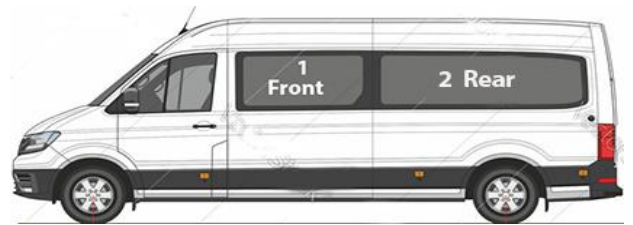

VOLKSWAGEN CRAFTER
MERCEDES SPRINTER
MWB L2 2017>

PRIVACY GLASS (82%)
OEM LIGHT GREEN GLASS

Code	Product	Size Approx (mm)	PRICE (£)
BARN DOORS			
VWC17-LB P	Vw Crafter-Man-Tge 2017> Barn door L/H Privacy	777 x 650	£66.00
VWC17-RB P	Vw Crafter-Man-Tge 2017> Barn door R/H Privacy	777 x 650	£66.00
(All Wheelbase)			
MWB L2 REAR FIXED GLASS (2nd PANEL)			
VWC17-R2M P	Vw Crafter-Man Tge MWB Rear Glass R/H Privacy	1513 x 704	£89.00
VWC17-LS2M P	VVw Crafter-Man Tge MWB Rear Glass L/H with L/H Load Door Privacy	1512 x 639	£86.00
VWC17-RS2M P	Vw Crafter- Man Tge MWB Rear Glass R/H with R/H Load Door Privacy	1512 x 639	£86.00
VWC17-R2M G	Vw Crafter- Man Tge MWB Rear Glass R/H Green	1513 x 704	£67.00
VWC17-LS2M G	Vw Crafter- Man Tge MWB Rear Glass L/H Green with L/H Load Door	1512 x 639	£65.00
FRONT PANEL HALF SLIDING			
VWC17-R1-HS P	Vw Crafter- Man Tge 2017> Half Slider R/H Privacy	1488 x 713	£184.00
VWC17-L1-HS P	Vw Crafter- Man Tge 2017> Half Slider L/H Side Load Door Privacy	1488 x 713	£184.00
FRONT PANEL FIXED GLASS			
VWC17-R1 P	Vw Crafter- Man Tge 2017> Front Fixed Glass R/H Front Privacy	1488 x 713	£87.00
VWC17-LS1 P	Vw Crafter- Man Tge 2017> L/H with Side Load Door Privacy	1488 x 713	£87.00
VWC17-RS1 P	Vw Crafter- Man Tge Front Fixed Glass R/H with R/H Side Load Door Pri	1488 x 713	£87.00
VWC17-LS1 G	Vw Crafter- Man Tge Front Glass with L/H Side Load Door Green	1488 x 713	£70.00
VWC17-R1 G	Vw Crafter- Man Tge Front Glass R/H Green	1488 x 713	£70.00