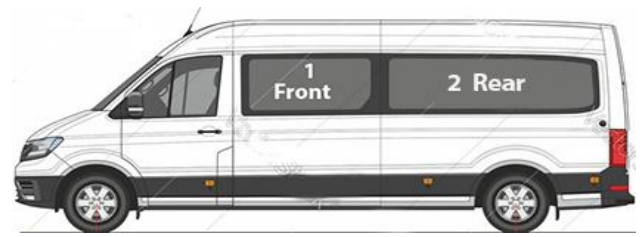

VOLKSWAGEN CRAFTER

MERCEDES SPRINTER

MWB L2 2017>

PRIVACY GLASS (82%) OEM LIGHT GREEN GLASS

ORDER CODE	PRODUCT	SIZE (APPROX) MM	PRICE (£) NOT INC VAT
BARN DOORS			
VWC17-LB P	Vw Crafter-Man-Tge 2017> Barn door L/H Privacy	777 x 650	£66.00
VWC17-RB P	Vw Crafter-Man-Tge 2017> Barn door R/H Privacy	777 x 650	£66.00
VWC17-LB G	Vw Crafter-Man Tge 2017> Barn door L/H Green	777 x 650	£60.00
VWC17-RB G	Vw Crafter-Man Tge 2017> Barn door R/H Green	777 x 650	£60.00
(All Wheelbase)			
MWB L2 REAR FIXED GLASS (2nd PANEL)			
VWC17-R2M P	Vw Crafter-Man Tge MWB Rear Glass R/H Privacy	1513 x 704	£89.00
VWC17-LS2M P	VVw Crafter-Man Tge MWB Rear Glass L/H with L/H Load Door Privacy	1512 x 639	£86.00
VWC17-RS2M P	Vw Crafter- Man Tge MWB Rear Glass R/H with R/H Load Door Privacy	1512 x 639	£86.00
VWC17-R2M G	Vw Crafter- Man Tge MWB Rear Glass R/H Green	1513 x 704	£67.00
VWC17-LS2M G	Vw Crafter- Man Tge MWB Rear Glass L/H Green with L/H Load Door	1512 x 639	£65.00
FRONT PANEL HALF SLIDING (SLIDES FROM REAR TO FRONT)			
VWC17-R1-HS P	Vw Crafter- Man Tge 2017> Half Slider R/H Privacy	1488 x 713	£184.00
VWC17-L1-HS P	Vw Crafter- Man Tge 2017> Half Slider L/H Side Load Door Privacy	1488 x 713	£184.00
VWC17-L1-HS G	Vw Crafter- Man Tge 2017> Half Slider in L/H Side Load Door Green	1488 x 713	£177.00
VWC17-R1-HS G	Vw Crafter- Man Tge 2017> Half Slider R/H Green	1488 x 713	£177.00
FRONT OPENING WINDOWS AVAILABLE			
FRONT PANEL FIXED GLASS			
VWC17-R1 P	Vw Crafter- Man Tge 2017> Front Fixed Glass R/H Front Privacy	1488 x 713	£87.00
VWC17-LS1 P	Vw Crafter- Man Tge 2017> L/H with Side Load Door Privacy	1488 x 713	£87.00
VWC17-RS1 P	Vw Crafter- Man Tge Front Fixed Glass R/H with R/H Side Load Door P	1488 x 713	£87.00
VWC17-LS1 G	Vw Crafter- Man Tge Front Glass with L/H Side Load Door Green	1488 x 713	£70.00
VWC17-R1 G	Vw Crafter- Man Tge Front Glass R/H Green	1488 x 713	£70.00
Bonding Kits & Knock on Edge Trim Available on Window Fitting Page			
SBK	Single Dinitrol Bonding Kit		£17.50
DBK	Double Bonding Kit (Fits 2 Windows)		£25.00
All Prices + Carriage (From £14.00) + VAT			
Discounts Available			