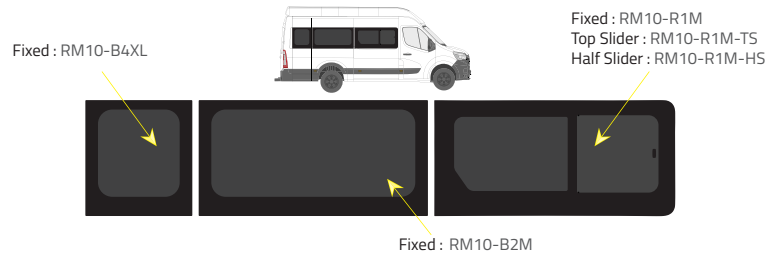

## Types of windows

Fixed

Top Slider

Half Slider

### L1 - Short Wheelbase (SWB)

Driver's side **without** a side loading door

Passenger's side **with** a side loading door

### L3 RWD - Medium Wheelbase with Long overhang

Driver's side **without** a side loading door

Driver's side **with** a side loading door

Passenger's side **with** a side loading door