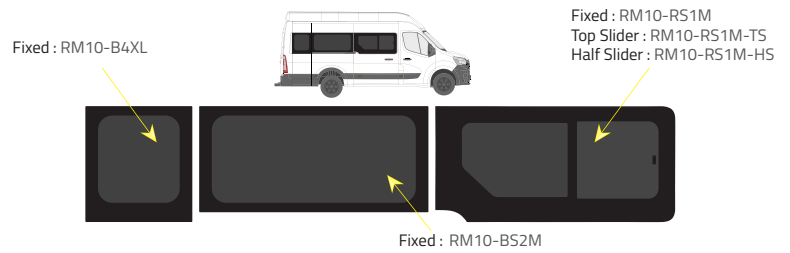

## Types of windows

Fixed

Top Slider

Half Slider

### L1 - Short Wheelbase (SWB)

Driver's side **without** a side loading door

Passenger's side **with** a side loading door

### L3 RWD - Medium Wheelbase with Long overhang

Driver's side **without** a side loading door

Driver's side **with** a side loading door

Passenger's side **with** a side loading door