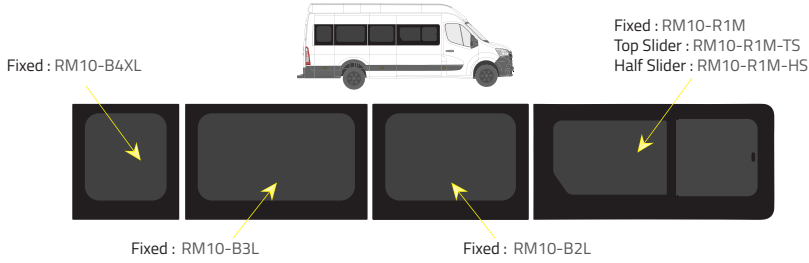

## Colors

- Green ( Clear ) - 77% LT
- Privacy - 17% LT

## Types of windows

Fixed

Top Slider

Half Slider

## L4 - Long Wheelbase with Long overhang

Driver's side **without** a side loading door