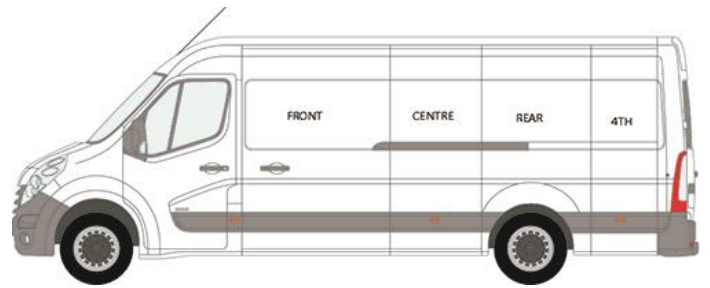

RENAULT MASTER 2010+

NISSAN NV400 / INTERSTAR 2010+

VAUXHALL MOVANO 2010-22

L4 XLWB

6,875mm Long

STANDARD LIGHT GREEN (This is the same as your front cab windows)

PRIVACY GLASS

ORDER CODE	PRODUCT	SIZE (APPROX) MM	PRICE (£) NOT INC VAT
REAR BARN DOORS			
RM10-LB P	BARN DOOR L/H PRIVACY	Shaped	£75.00
RM10-RB P	BARN DOOR R/H PRIVACY	Shaped	£78.00
RM10LB G	BARN DOOR L/H GREEN	SHAPED	£66.00
RM10-RB G	BARN DOOR R/H DRIVERSIDE GREEN	SHAPED	£69.00
(ALL MODELS)			
XLWB L4 REAR PANEL FIXED GLASS (4th WINDOW)			
RM10B4XL P	XLWB L4 4th REAR PANEL FIXED WINDOW PRIVACY	635 x 688	£59.00
RM10B4XL G	XLWB L4 4th REAR PANEL FIXED WINDOWGREEN	635 x 688	£53.00
FITS BOTH SIDES			
FOR VEHICLES L/H DRIVE OR WITH A RIGHT-HAND SIDE LOAD DOOR PLEASE CALL!			
LWB L3 REAR PANEL FIXED GLASS (3RD WINDOW)			
RM10-LS3L	REAR GLASS WITH L/H SIDE LOAD DOOR PRIVACY	1083 x 688	£75.00
RM10-B3L P	REAR GLASS R/H PRIVACY	1083 x 688	£75.00
RM10LS3L G	REAR GLASS WITH L/H SIDE LOAD DOOR GREEN	1083 x 688	£61.00
RM10B3L G	REAR GLASS R/H DRIVER SIDE NON-SLD GREEN	1083 x 688	£61.00
FOR VEHICLES L/H DRIVE OR WITH A RIGHT-HAND SIDE LOAD DOOR PLEASE CALL!			
LWB L3 CENTRE PANEL FIXED GLASS (2ND WINDOW)			
RM10-BS2L P	LWB CENTRE GLASS WITH L/H SIDE LOAD DOOR PRIVACY	926 x 630	£67.00
RM10-B2L P	LWB CENTRE GLASS R/H PRIVACY	926 x 688	£67.00
RM10BS2L G	CENTRE GLASS WITH L/H SIDE LOAD DOOR GREEN	926 x 630	£51.00
RM10B2L G	CENTRE GLASS R/H DRIVERSIDE GREEN	926 x 688	£51.00
FOR VEHICLES L/H DRIVE OR WITH A RIGHT-HAND SIDE LOAD DOOR PLEASE CALL!			
FRONT PANEL HALF SLIDING WINDOWS (MODELS L2/L3/L4)			
RM10-LS1M-HS P	HALF SLIDER L/H SIDE LOAD DOOR PRIVACY	1424 x 688	£179.00
RM10-R1M-HS P	HALF SLIDER FRONT R/H PRIVACY HALF SLIDER	1430 x 688	£179.00
RM10-RS1M-HS P	HALF SLIDER FOR R/H SIDE LOAD DOOR PRIVACY	1430 x 688	£179.00