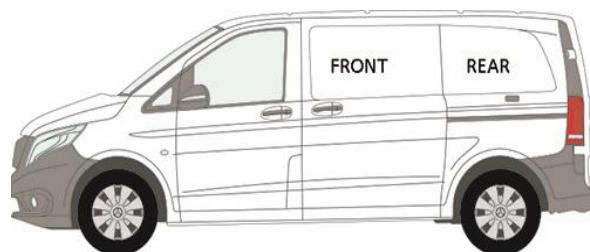

# MERCEDES VITO

## SWB COMPACT 2014+

STANDARD LIGHT GREEN GLASS (THIS IS THE SAME COLOUR AS YOUR CAB WINDOWS)

### PRIVACY GLASS

ORDER CODE	PRODUCT	SIZE APPROX (mm)	PRICE (£)NOT IN VAT
<b>TAILGATES</b>			
MV15-TBP	TAILGATE PRIVACY (NON-HEATED )	1505 x 550	£95.00
MV15-TB-WHP	TAILGATE PRIVACY (HEATED WITH WIPER HOLE)	1505 x 550	£100.00
MV15-TBG	TAILGATE GREEN (NON HEATED)	1505 x 550	£85.00
<b>REAR BARN DOORS</b>			
MV15-RBP	BARN DOOR R/H PRIVACY	684 x 522	£58.00
MV15-LBP	BARN DOOR L/H PRIVACY	684 x 522	£58.00
MV15-LBG	BARN DOOR L/H PASSENGER SIDE GREEN	684 x 522	£50.00
MV15-RBG	BARN DOOR R/H DRIVER SIDE GREEN	684 x 522	£50.00
<b>SWB REAR QUARTER FIXED GLASS</b>			
MV15-L2SP	SWB REAR GLASS L/H PRIVACY	936 x 531	£50.00
MV15-R2SP	SWB REAR GLASS R/H PRIVACY	936 x 531	£50.00
MV15-L2SG	SWB REAR GLASS L/H PASSENGER SIDE GREEN	936 x 531	£47.00
MV15-R2SG	SWB REAR GLASS R/H DRIVER SIDE GREEN	936 x 531	£47.00
<b>FRONT PANEL HALF SLIDING (with integral sliding flyscreens)</b>			
MV15-L1-HSSP	FRONT HALF SLIDER L/H PRIVACY WITH FLYSCREEN	1100 x 568	£176.00
MV15-R1-HSSP	FRONT HALF SLIDER R/H PRIVACY WITH FLYSCREEN	1100 x 568	£176.00
<b>FRONT PANEL HALF SLIDING (Rear opening to front)</b>			
MV15-L1-HSP	FRONT PANEL HALF SLIDER L/H PRIVACY	1100 x 568	£160.00
MV15-R1-HSP	FRONT PANEL HALF SLIDER R/H PRIVACY	1100 x 568	£160.00
MV15-L1-HSG	FRONT PANEL REAR OPENING HALF SLIDER L/H PASSENGER SIDE GREEN	1100 x 568	£158.00
MV15-R1-HSG	FRONT PANEL HALF SLIDER R/H DRIVER SIDE GREEN	1100 x 568	£158.00
<b>FRONT PANEL FIXED GLASS</b>			
MV15-LS1P	FRONT SIDE LOAD DOOR FIXED GLASS L/H PRIVACY	1100 x 568	£65.00
MV15-RS1P	FRONT SIDE LOAD DOOR FIXED GLASS R/H PRIVACY	1100 x 568	£65.00
MV15-LS1G	FRONT SIDE LOAD DOOR GLASS L/H PASSENGER SIDE GREEN	1100 x 568	£58.00
MV15-RS1G	FRONT SIDE LOAD DOOR GLASS R/H DRIVER SIDE GREEN	1100 x 568	£58.00