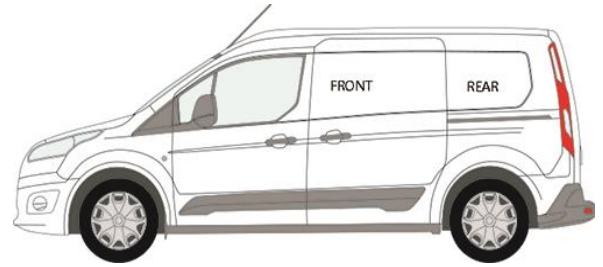

# FORD TRANSIT CONNECT (2013-2024)

**LWB L2 (4862mm Long)**

**STANDARD LIGHT GREEN GLASS** (This is the same colour as your Cab Windows)

## PRIVACY GLASS

ORDER CODE	PRODUCT	SIZE APPROX (mm)	PRICE (£) NOT INC VAT
<b>REAR BARN BARN DOORS</b>			
FTC13-LB P	BARN DOOR L/H PASSENGER SIDE PRIVACY	Shaped	£50.00
FTC13-RB P	BARN DOOR R/H DRIVER SIDE PRIVACY	Shaped	£50.00
FTC13-LB G	BARN DOOR L/H PASSENGER SIDE GREEN	Shaped	£45.00
FTC13-RB G	BARN DOOR R/H DRIVER SIDE GREEN	Shaped	£45.00
<b>ALL WHEELBASE</b>			
<b>LWB (L2) REAR QUARTER FIXED GLASS</b>			
FTC13-L2L P	(L2) REAR QUARTER GLASS LWB L/H PASSENGER SIDE PRIVACY	721 x 453	£54.00
FTC13-R2L P	(L2) REAR QUARTER GLASS LWB R/H DRIVER SIDE PRIVACY	721 x 453	£54.00
<b>LWB (L2) FRONT PANEL REAR OPENING HALF SLIDING WINDOWS</b>			
FTC13-L1L-HS P	(L2) HALF SLIDER LWB L/H PASSENGER SIDE PRIVACY	1189 x 523	£155.00
FTC13-R1L-HS P	(L2) HALF SLIDER LWB R/H DRIVER SIDE PRIVACY	1189 x 523	£155.00
FTC13-L1L-HSG	L2 HALF SLIDER LWB L/H PASSENGER SIDE GREEN	1189 x 523	£150.00
FTC13-R1L-HSG	L2 HALF SLIDER LWB R/H DRIVER SIDE GREEN	1189 x 523	£150.00
<b>LWB (L2) FRONT PANEL FIXED GLASS</b>			
FTC13-L1L P	(L2) LWB FRONT FIXED GLASS L/H PASSENGER SIDE PRIVACY	1189 x 523	£69.00
FTC13-R1L P	(L2) LWB FRONT FIXED GLASS R/H DRIVER SIDE PRIVACY	1189 x 523	£69.00